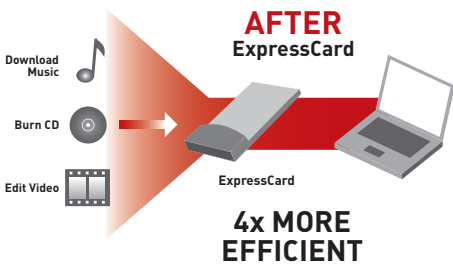

Benefits

- Adds expansion ports to your computer using new ExpressCard technology
- Future-proofs your computer to support tomorrow's bandwidth-intensive applications

System Requirements: Windows® 2000, XP, 2003 Server; PCI Express slot

Part Number	Description	Package Includes	UPC
F5U250	Gigabit Ethernet ExpressCard	Card, User Manual, CD	7-22868-56725-8
F5U505	FireWire ExpressCard	Card, User Manual, CD	7-22868-56681-7
F5U213	Multimedia Reader and Writer ExpressCard	Card, User Manual, CD	7-22868-56680-0
F5U239	SATA II ExpressCard	Card, User Manual, CD	7-22868-56724-1

Lifetime
Warranty

www.belkin.com

Belkin Corporation
310-898-1100
Compton, CA, USA

Belkin Ltd.
+44 (0) 1933 35 2000
Rushden, United Kingdom

Belkin Ltd.
+61 (0) 2 4372 8600
West Gosford, Australia