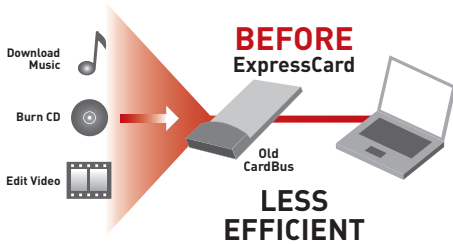

Benefits

- Adds expansion ports to your computer using new ExpressCard technology
- Future-proofs your computer to support tomorrow's bandwidth-intensive applications

System Requirements: Windows® 2000, XP, 2003 Server; PCI Express slot

Part Number	Description	Package Includes	UPC
F5U250	Gigabit Ethernet ExpressCard	Card, User Manual, CD	7-22868-56725-8
F5U505	FireWire ExpressCard	Card, User Manual, CD	7-22868-56681-7
F5U213	Multimedia Reader and Writer ExpressCard	Card, User Manual, CD	7-22868-56680-0
F5U239	SATA II ExpressCard	Card, User Manual, CD	7-22868-56724-1

Lifetime
Warranty

www.belkin.com

Belkin Corporation
310-898-1100
Compton, CA, USA

Belkin Ltd.
+44 (0) 1933 35 2000
Rushden, United Kingdom

Belkin Ltd.
+61 (0) 2 4372 8600
West Gosford, Australia